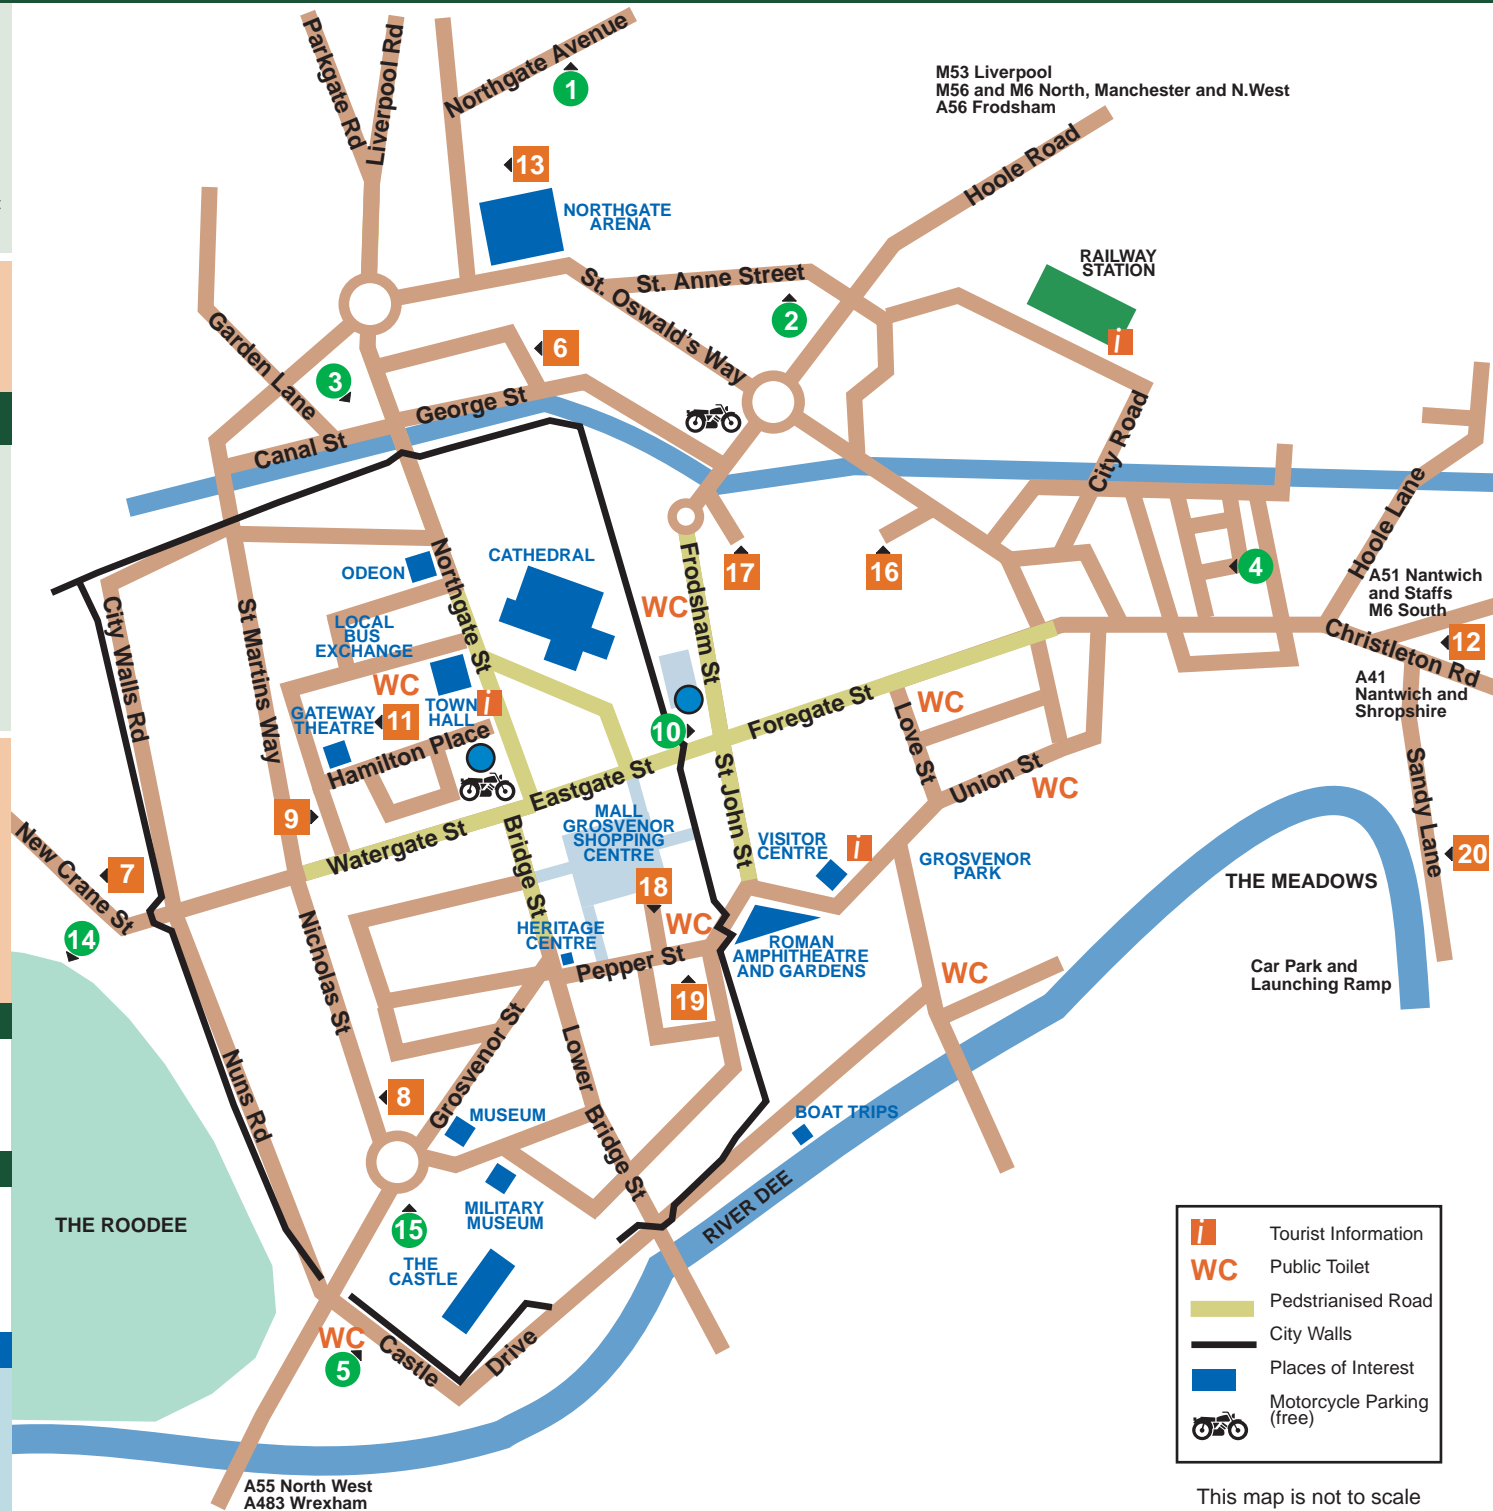

14 Race Course	500	B
15 Castle Car Park <i>(Cheshire County Council)</i>	475	B - Public Parking only after 6pm. All day Sat/Sun

SHORT STAY CAR PARK INFORMATION

	Spaces	Payment Method
6 Gorse Stacks	312	A
7 Crane St	128	A
8 Cuppin St	21	A
9 Trinity St	148	A - 1.5 hrs shoppers car park
11 Princess St	650	A
12 Christleton Road	19	A - Free after 5pm and Sundays

13 Northgate Arena	210	C - Reserved for Arena users
16 Browns Yard (NCP)	60	C
17 Tesco Supermarket	550	C - Open shop hours only
18 The Mall Precinct <i>(Newgate St NCP)</i>	530	C
19 Pepper St (NCP)	288	C
20 Sandy Lane		B - Seasonal

PAYMENT METHOD KEY

- A - Pay & Display *(Machines do not give change)*
- B - Pay on Entry
- C - Pay on Exit
- Owned by Chester City Council
- Privately Owned

CAR PARK CHARGES

The charges for the City Council Car Parks are clearly displayed on noticeboards next to the Pay & Display machines and/or on entrance to the car parks. A current price list is available from:
Chester City Council, Parking Services,
P.O. Box 1442, Chester CH1 2WY Tel: 01244 402633

PARKING FOR PEOPLE WITH DISABILITIES

Cars carrying disabled persons and displaying the blue badge may park FREE up to a maximum of 4 hours at;

- 1 **Reserved Disabled Car Parks** (see map)
  Frodsham Street & Hamilton Place - display time disc
- 2 **Any Pay & Display Car Park** - display time disc
- 3 **No free Parking at Trinity Street**

April 2008

CHESTER CITY CENTRE PARKING

- **i** Tourist Information
- **WC** Public Toilet
- **—** Pedrianised Road
- **—** City Walls
- **■** Places of Interest
- **■** Motorcycle Parking (free)

This map is not to scale